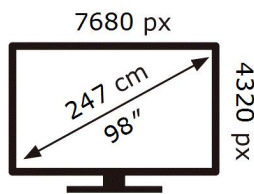

ENERG

SAMSUNG

QE98QN990CT

199 kWh/1000h

ABCDEF **G**

557 kWh/1000h

2019/2013